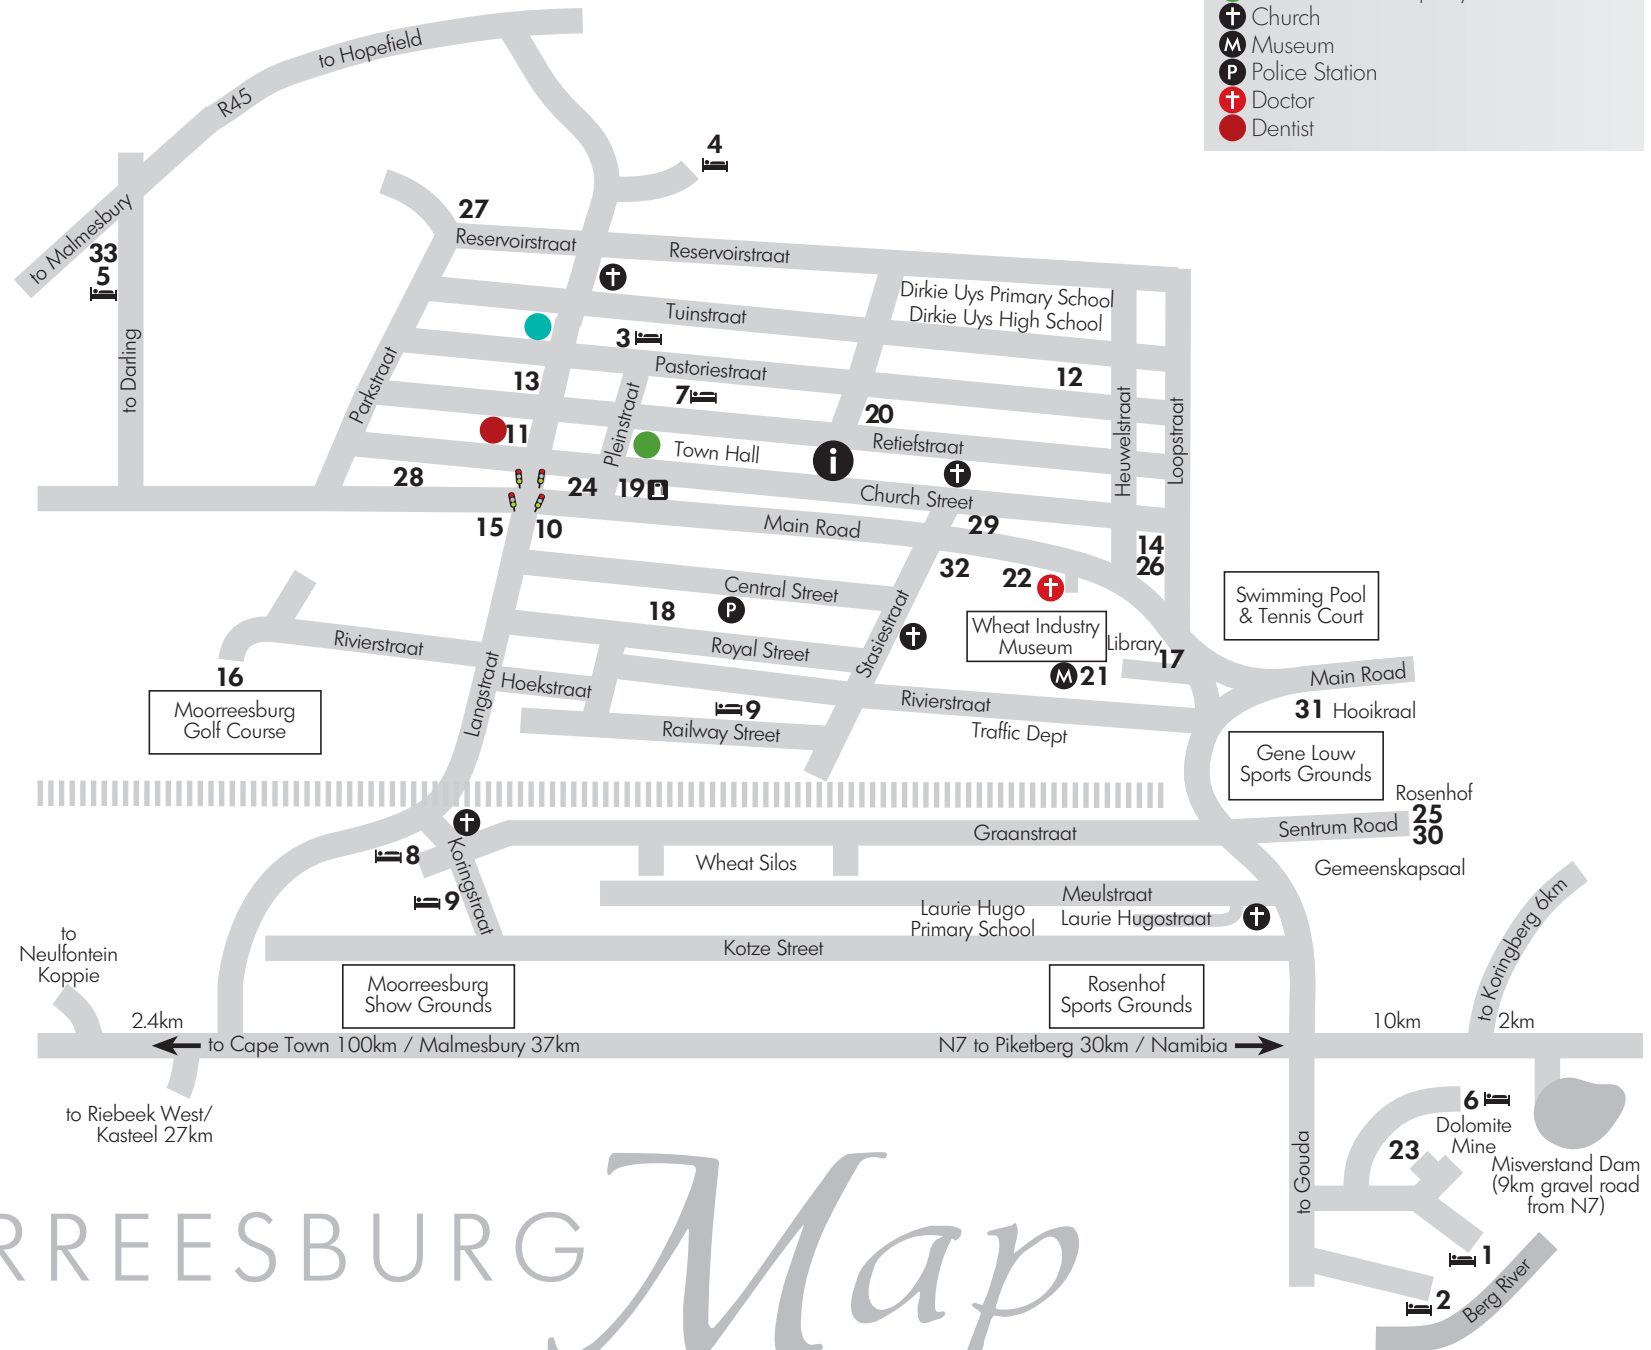

## ACCOMMODATION

- 1 Bridgetown Campsite (19km)
- 2 De Drinken Guest Farm (25km)
- 3 De Wilde Oliën
- 4 Klipvlei Guesthouse (500m)
- 5 Kolskoot Safaris Guest Farm (1.5km)
- 6 Oewerhuisie (20km)
- 7 Rentia Boarding House
- 8 Swartland Plaaskombuis B&B
- 9 Wheatfields Guesthouse & Self-catering

## SERVICES / ACTIVITIES / OTHER

- 10 Bou Hardi Construction
- 11 CM Functions
- 12 Huis-Paleis Skoonmaakdiens
- 13 Long Street Park & Labyrinth
- 14 Makarios Real Estate
- 15 MKB Grain Farmers
- 16 Moorreesburg Golf Club
- 17 Roman Upholsterers
- 18 Salon Defusion
- 19 Swartland Motors & Take-Aways
- 20 Venus Health & Skincare Clinic
- 21 Wheat Industry Museum

## RESTAURANTS / COFFEE SHOPS / CATERING

- 25 Anka Caterers
- 26 Coffee Café
- 27 Die Hut Restaurant
- 28 Gutto's Pub & Grill
- 29 Liplekker Take Away
- 30 Mac W Catering
- 31 Malesna Caterers
- 32 Spar Coffee Shop
- 33 Tollie se Bos

-  Tourism Information - Carnegie Building
-  West Coast District Municipality
-  Swartland Municipality
-  Church
-  Museum
-  Police Station
-  Doctor
-  Dentist

MOORREESBURG *Map*